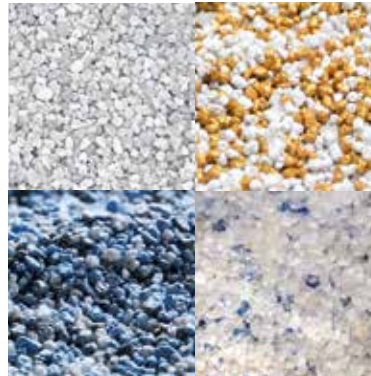

## LARGE SELECTION OF QUARTZ MIXTURES

The interior filling is also customizable and the quartz sand can be natural, color coated or for an even more luxurious experience, amber or persian blue salt mixes are available.